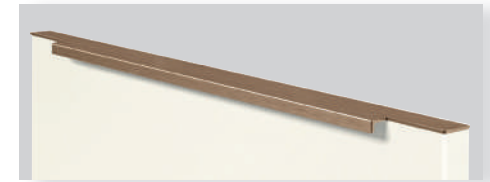

810 *
Bar handle
Bronze metallic
colour